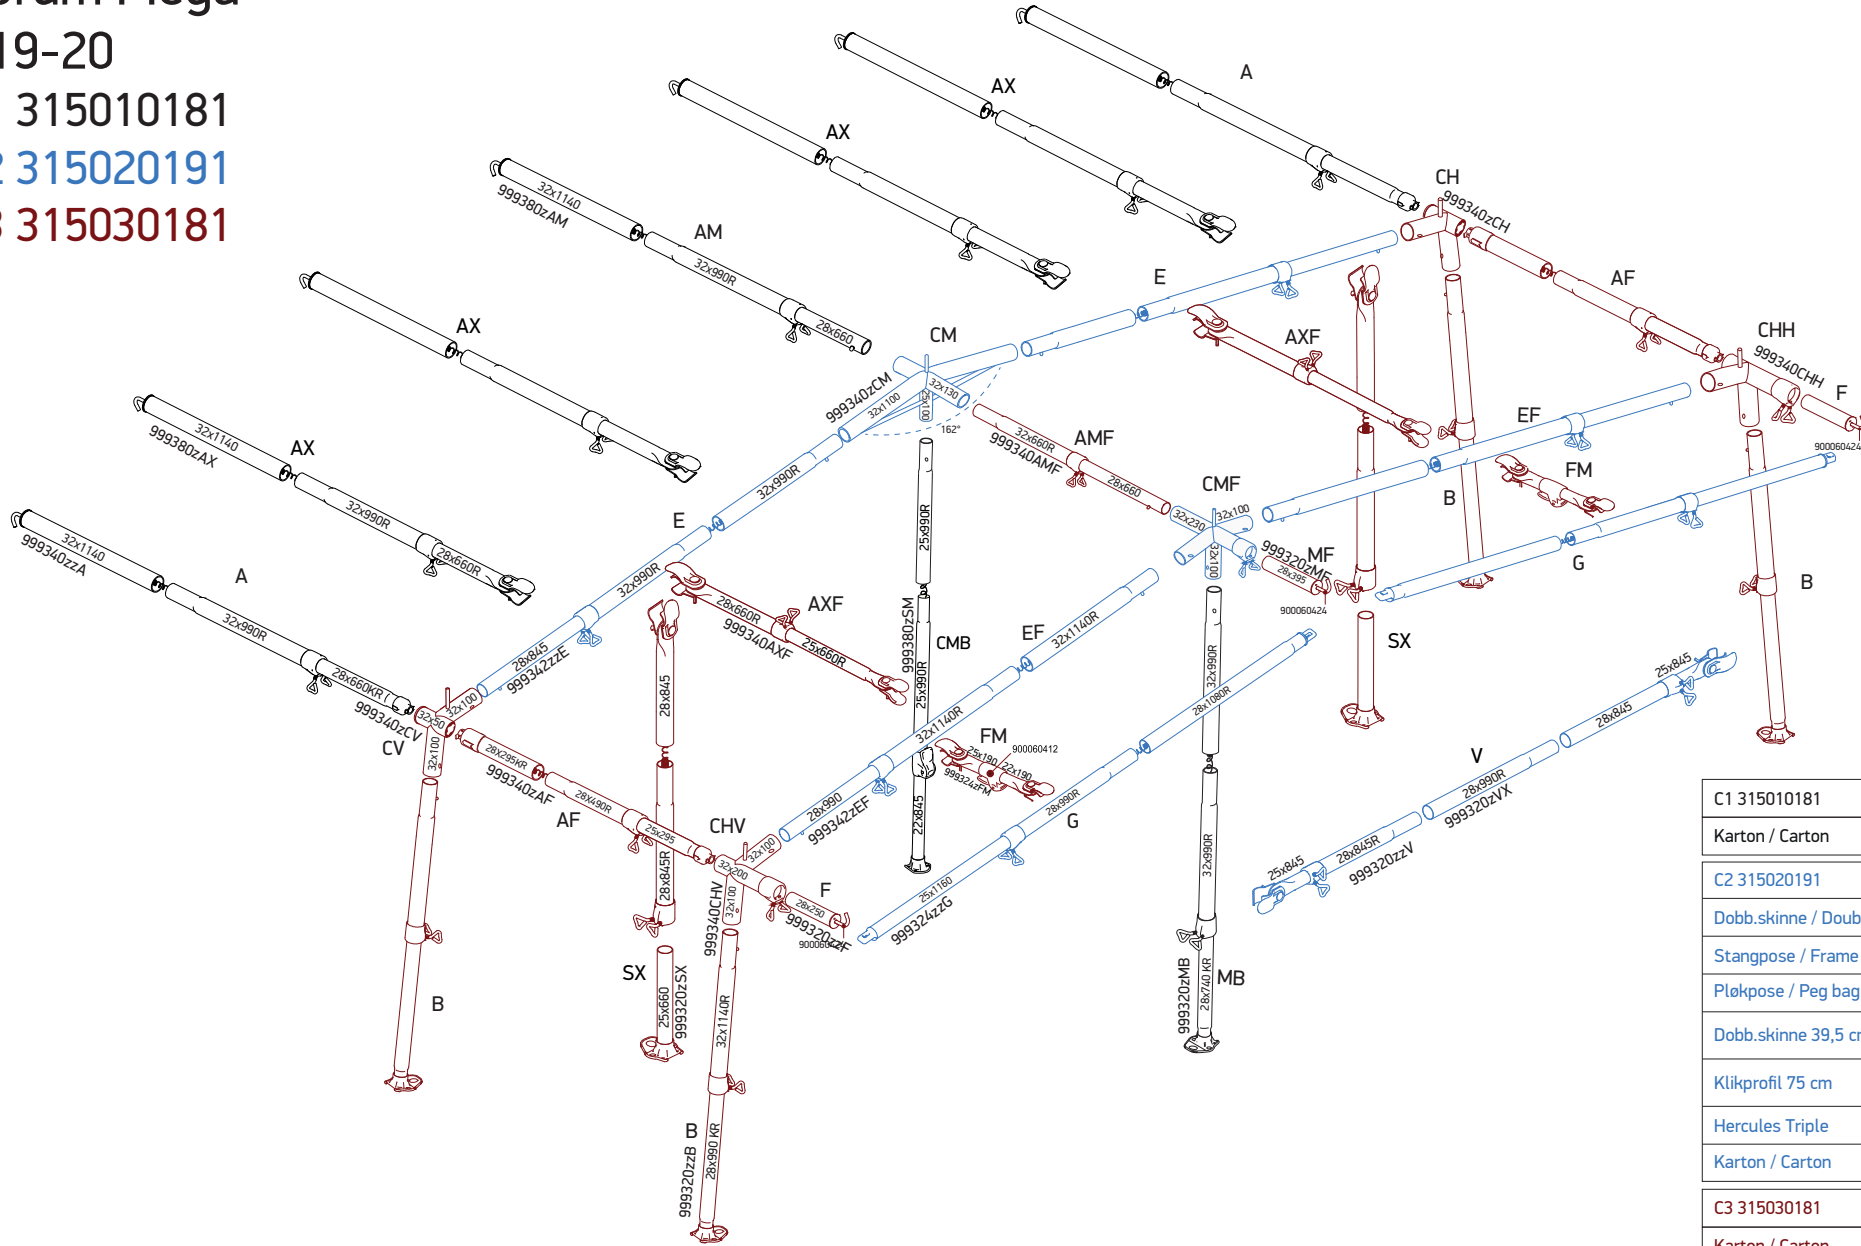

Forum Mega
G19-20
C1 315010181
C2 315020191
C3 315030181

C1 315010181	Stk./ Qty.	
Karton / Carton	Small	
C2 315020191	Stk./ Qty.	
Dobb.skinne / Double channel	2	
Stangpose / Frame bag, Large	3	
Pløkpose / Peg bag	3	
Dobb.skinne 39,5 cm	2	
Klikprofil 75 cm	2	
Hercules Triple	1	
Karton / Carton	Large	
C3 315030181	Stk./ Qty.	
Karton / Carton	Medium	
Date: 16-05-2023	Version no: 05	Units: mm