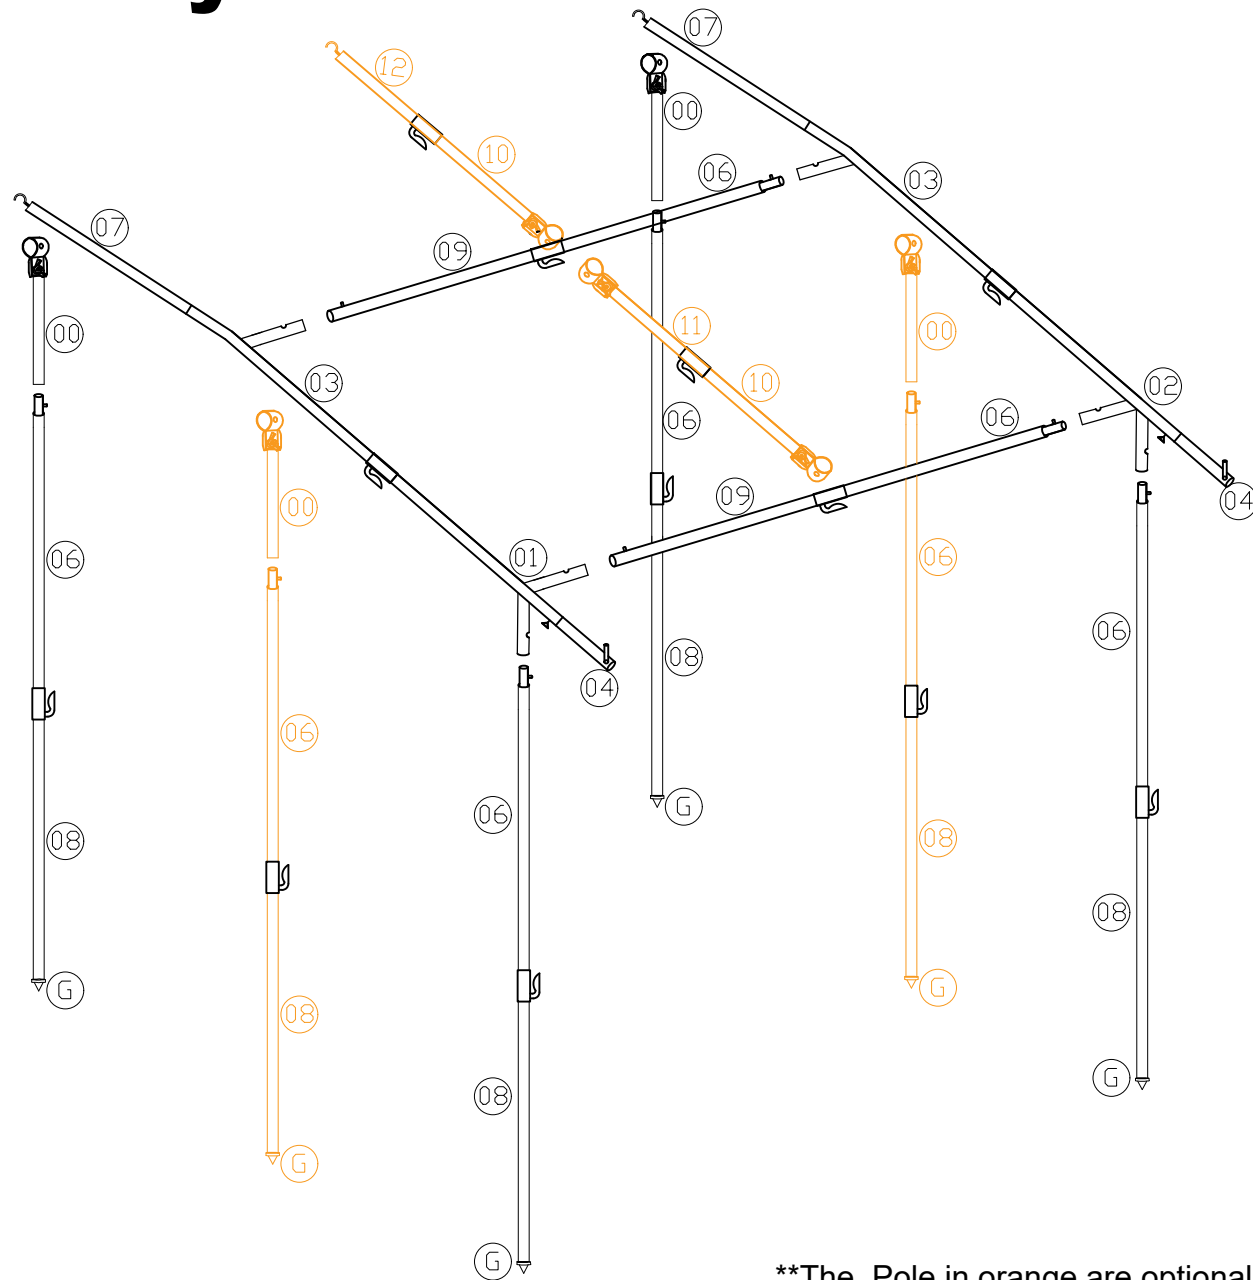

Frame Assembly

00	∅28*700mm	2
01	∅25*720mm	1
02	∅25*720mm	1
03	∅28*1000mm	2
04	∅25*180mm	2
06	∅28*1000mm	6
07	∅28*720mm	2
08	∅25*1000mm	4
09	∅25*1000mm	2

**The Pole in orange are optional