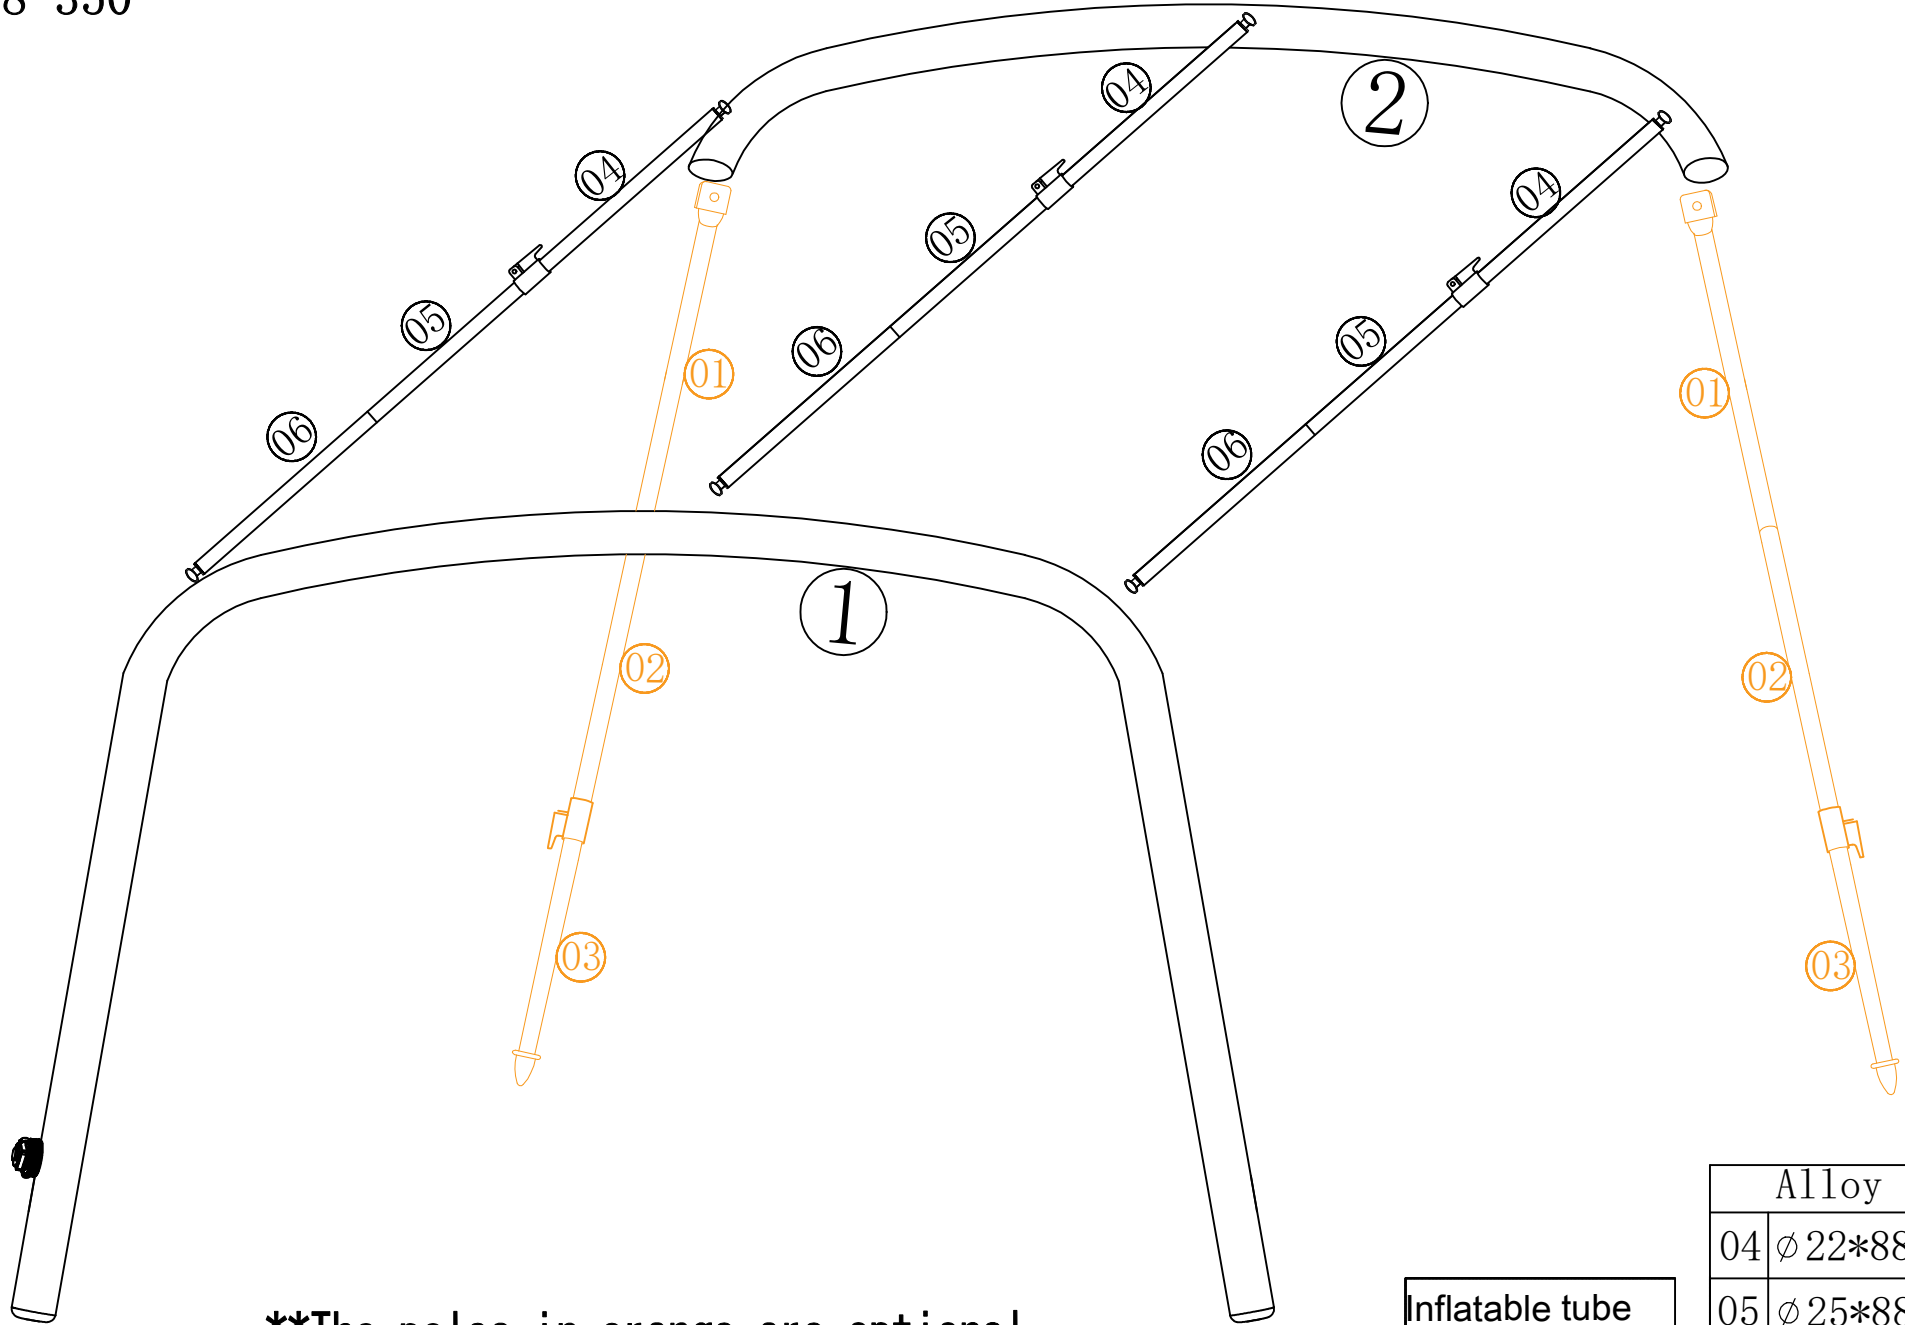

# Air Tube Assembly

SL5048-350

**\*\*The poles in orange are optional**

Inflatable tube
01+02

Alloy leg		
04	∅ 22*880	3
05	∅ 25*880	3
06	∅ 25*880	3