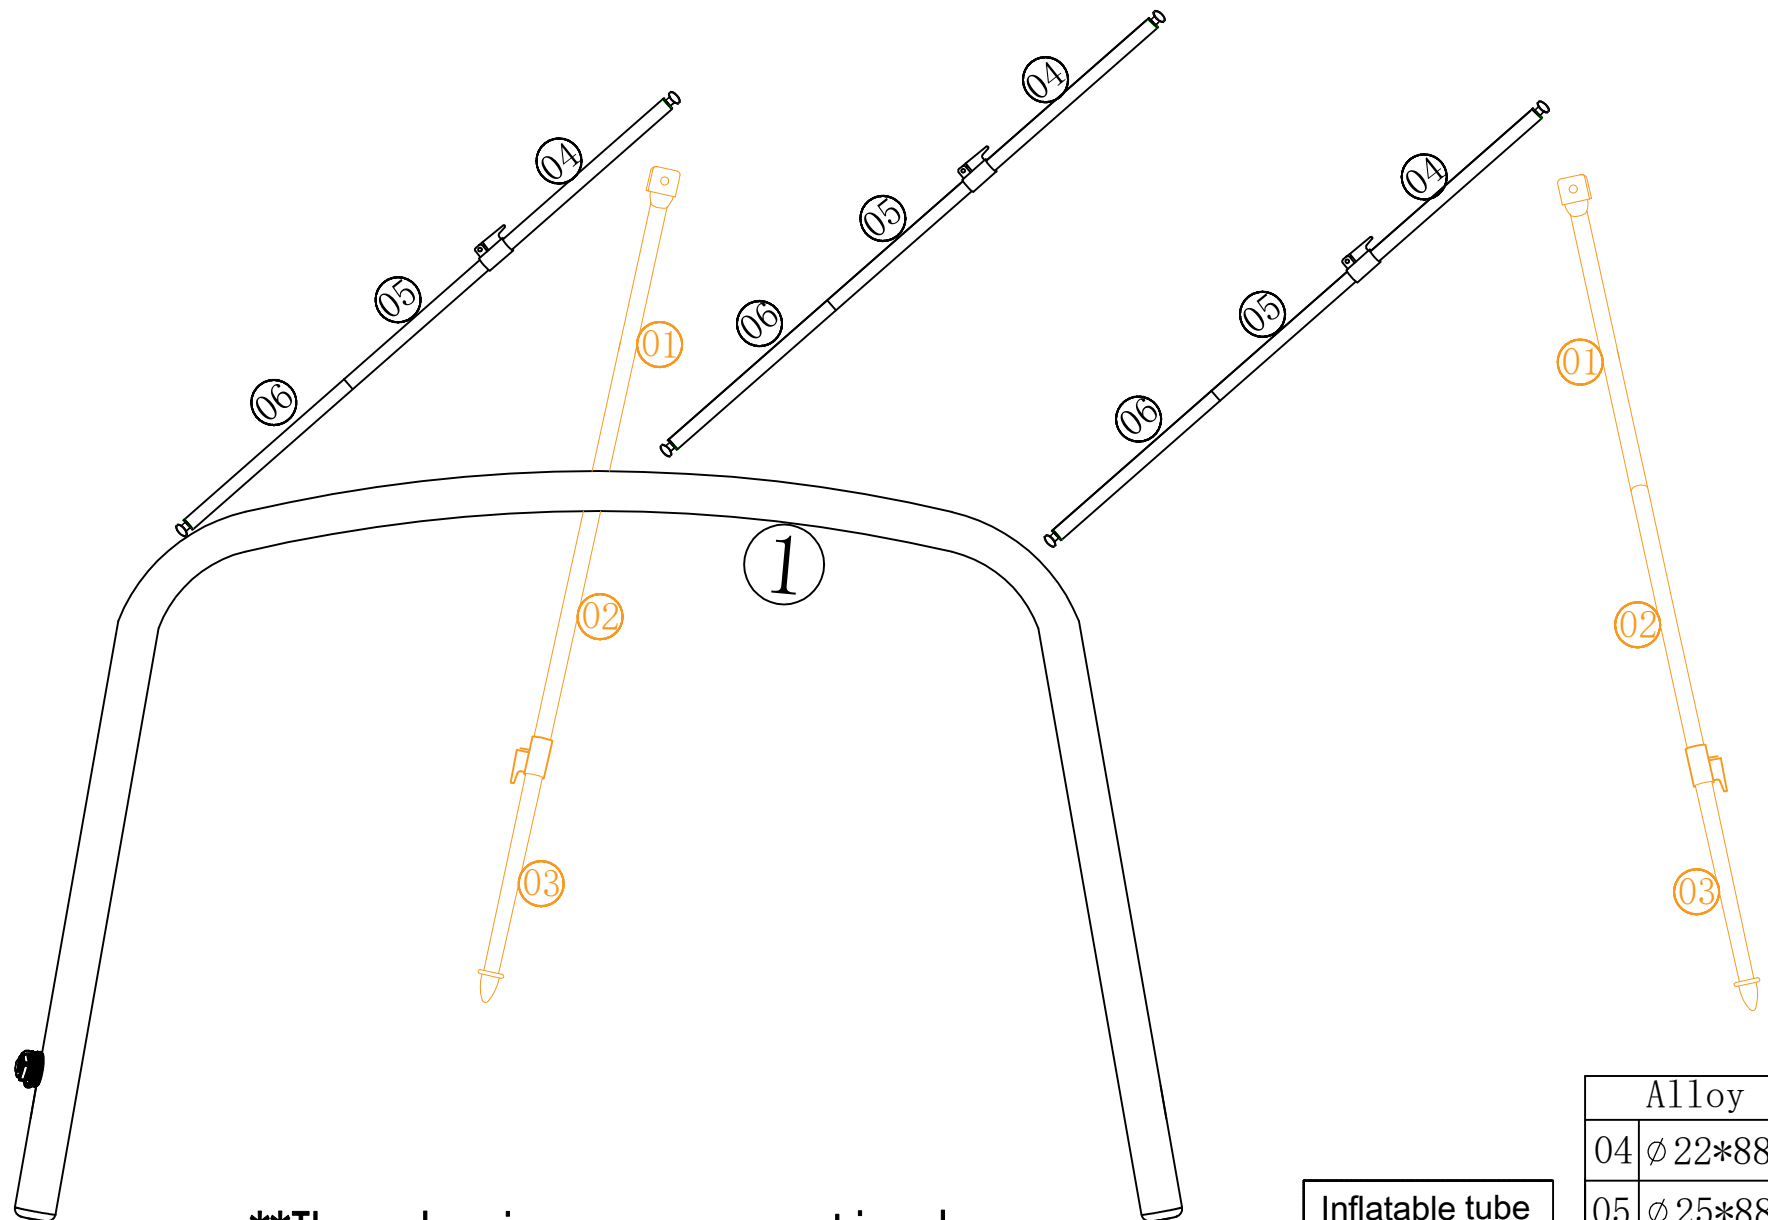

Air tube assembly

****The poles in orange are optional**

Inflatable tube
01

Alloy leg		
04	∅ 22*880	3
05	∅ 25*880	3
06	∅ 25*880	3