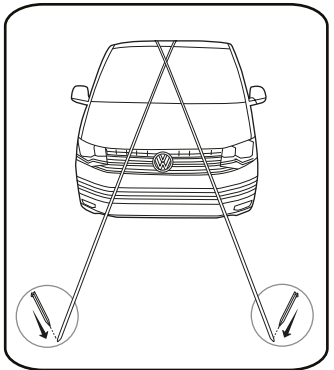

TAILGATE AIRHUB - PITCHING

A.

2A

2B

Adjustable Width
A - 190cm
B - 150cm
C - 120cm

B.

C.

TAILGATE AIRHUB - PACKING