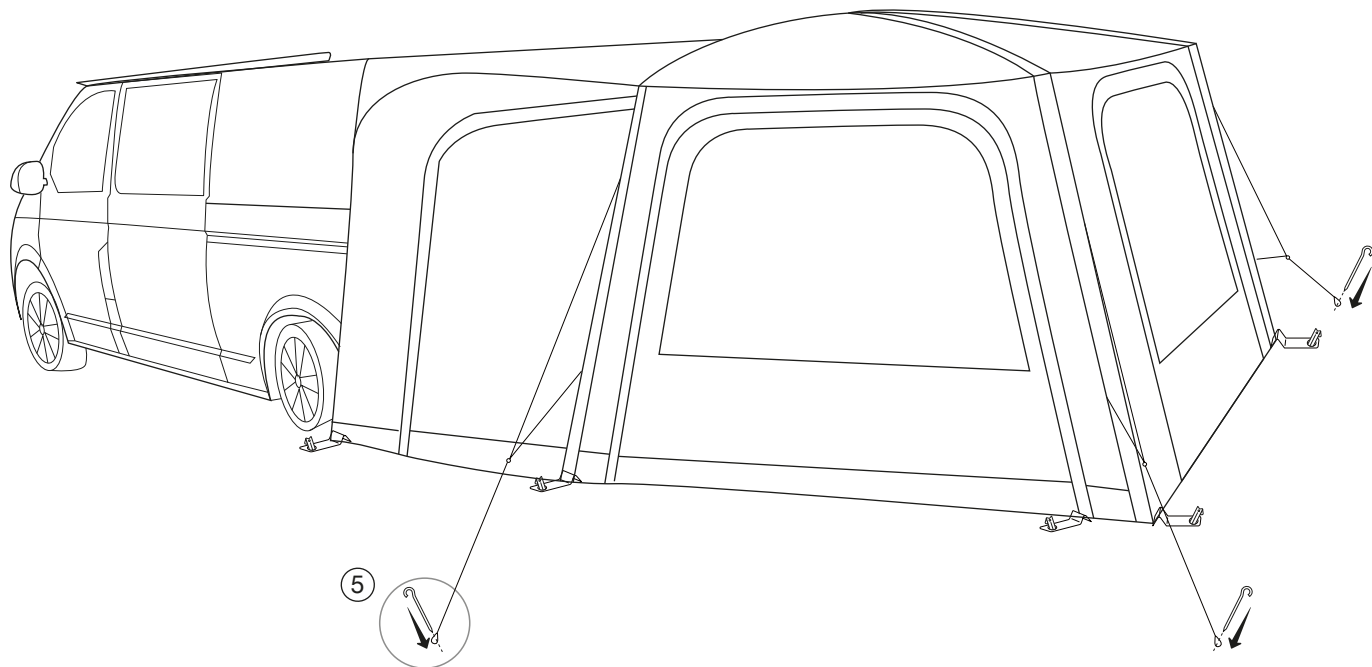

TAILGATE AIRHUB - PITCHING

A.

2A

2B

Adjustable Width
A - 190cm
B - 150cm
C - 120cm

B.

C.

TAILGATE AIRHUB - PACKING