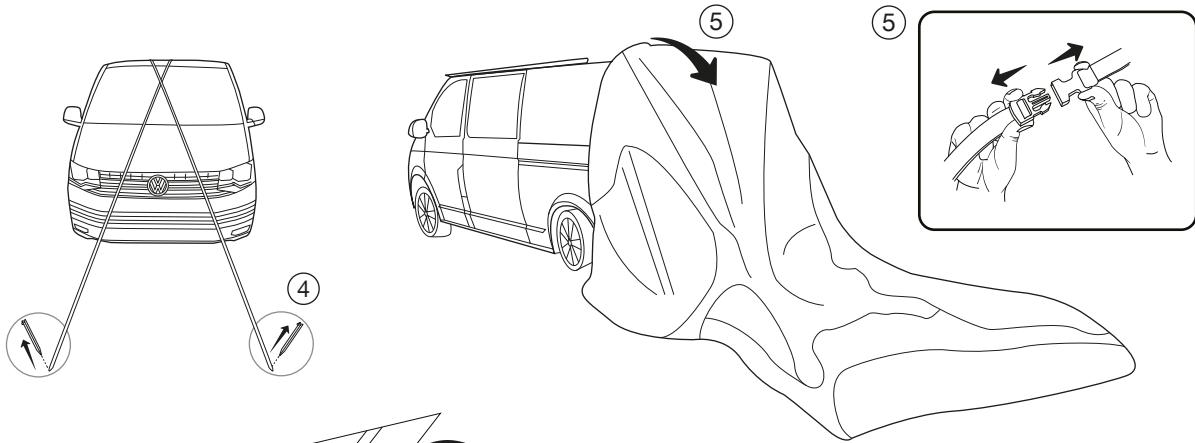

C.

D.

E.

F.

Vango makes every effort to ensure the accuracy of our information. We do however have a policy of continuous improvement and we therefore reserve the right to change or amend colours and specifications without prior notice. ©AMG Group Ltd.