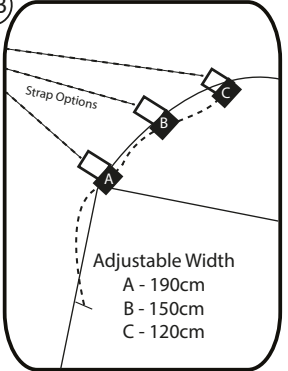

TAILGATE AIRHUB - PITCHING

A.

2A

2B

Adjustable Width
A - 190cm
B - 150cm
C - 120cm

B.

C.

TAILGATE AIRHUB - PACKING