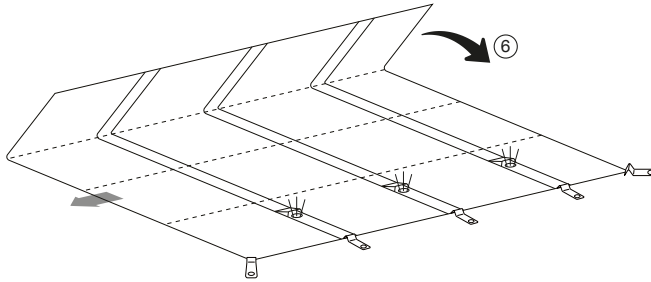

C.

D.

E.

F.

Vango makes every effort to ensure the accuracy of our information. We do however have a policy of continuous improvement and we therefore reserve the right to change or amend colours and specifications without prior notice. ©AMG Group Ltd.