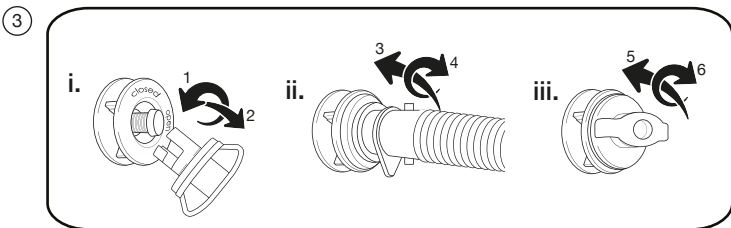

TAILGATE AIRHUB - PITCHING

A.

2A

2B

Adjustable Width
A - 190cm
B - 150cm
C - 120cm

B.

C.

TAILGATE AIRHUB - PACKING