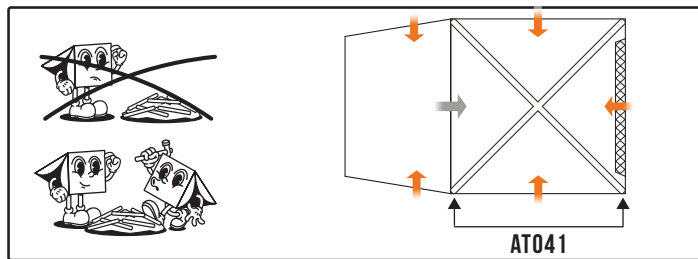

TAILGATE AIRHUB - PITCHING

A.

2A

2B

Adjustable Width
A - 190cm
B - 150cm
C - 120cm

B.

C.

TAILGATE AIRHUB - PACKING