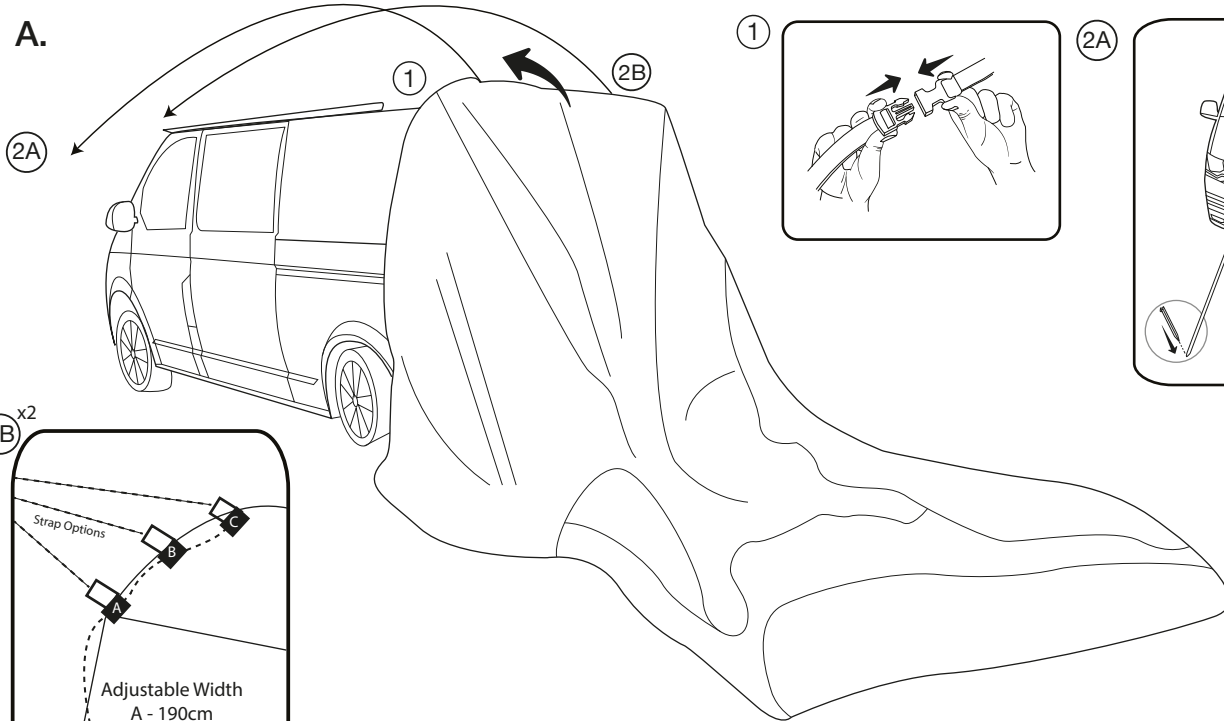

TAILGATE AIRHUB - PITCHING

A.

2A

2B

Adjustable Width
A - 190cm
B - 150cm
C - 120cm

B.

C.

TAILGATE AIRHUB - PACKING