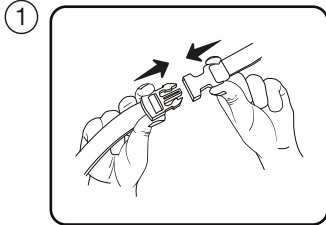

TAILGATE AIRHUB - PITCHING

A.

2A

2B

Adjustable Width
A - 190cm
B - 150cm
C - 120cm

B.

C.

TAILGATE AIRHUB - PACKING