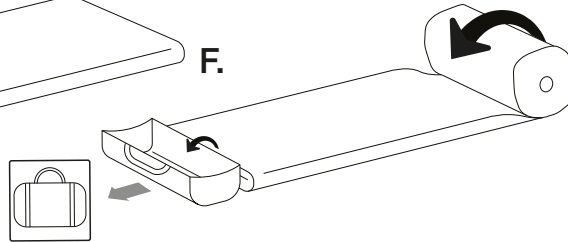

Vango makes every effort to ensure the accuracy of our information. We do however have a policy of continuous improvement and we therefore reserve the right to change or amend colours and specifications without prior notice. ©AMG Group Ltd.