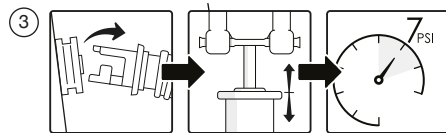

TAILGATE AIRHUB - PITCHING

A.

2A

2B

Adjustable Width
A - 190cm
B - 150cm
C - 120cm

B.

C.

TAILGATE AIRHUB - PACKING