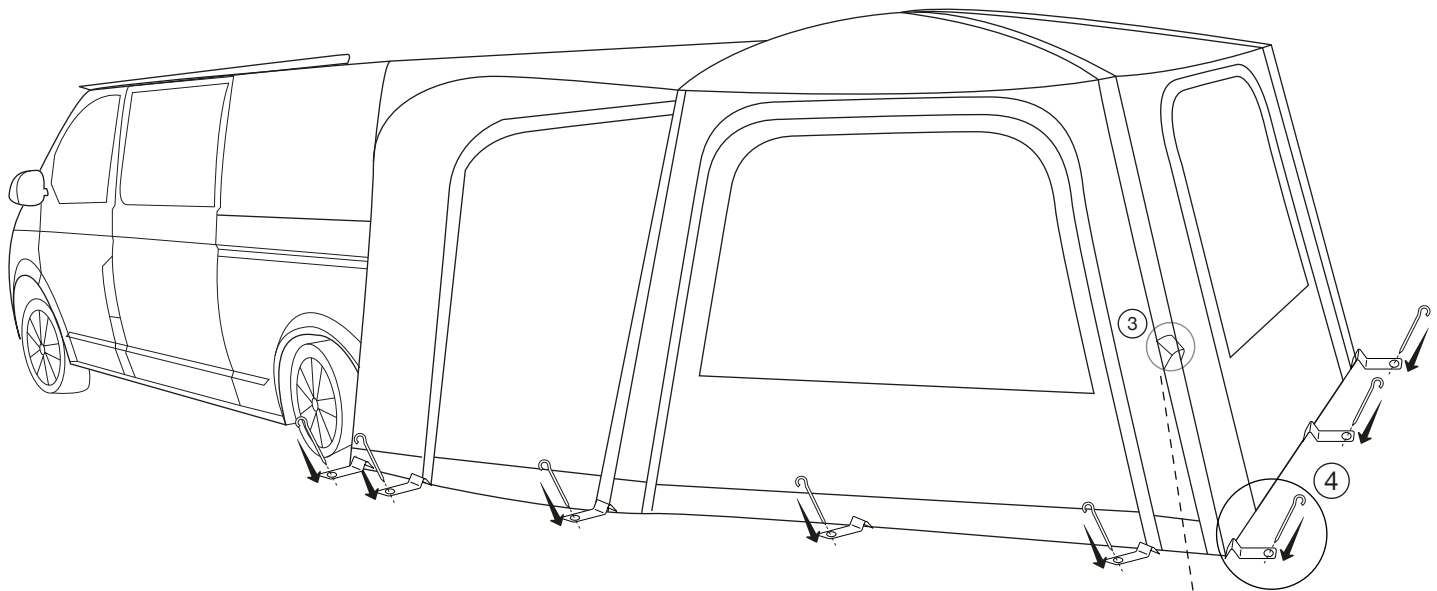

TAILGATE AIRHUB - PITCHING

A.

2A

2B

Adjustable Width
A - 190cm
B - 150cm
C - 120cm

B.

C.

TAILGATE AIRHUB - PACKING