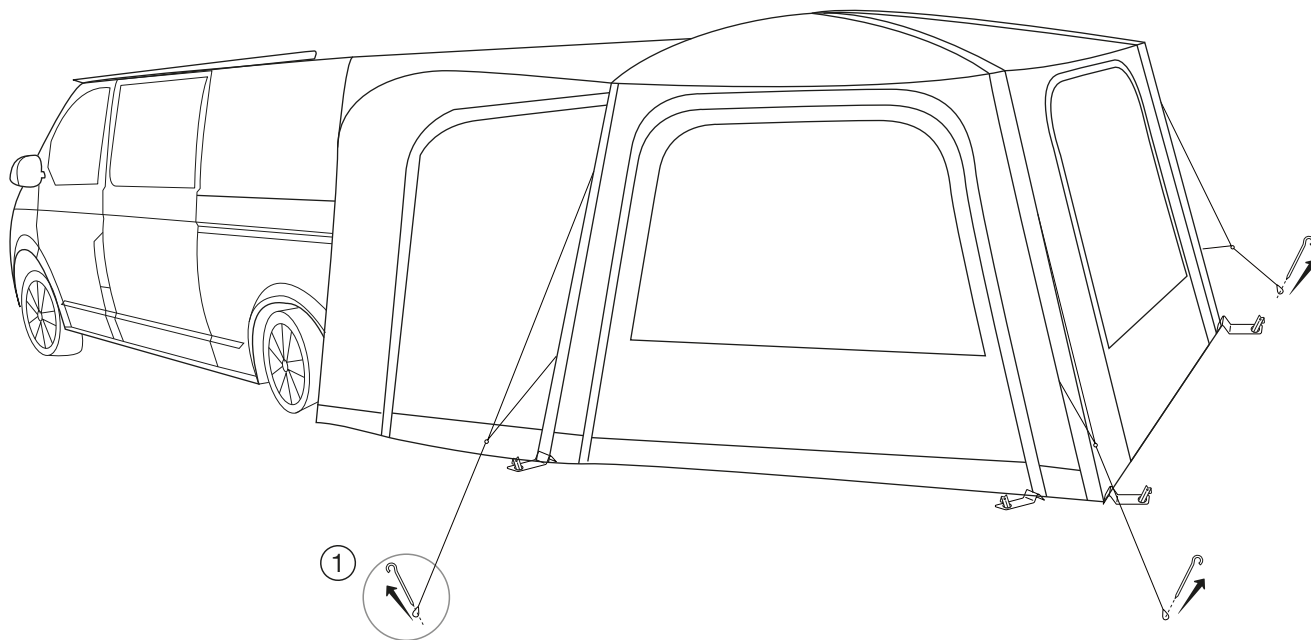

TAILGATE AIRHUB - PACKING

A.